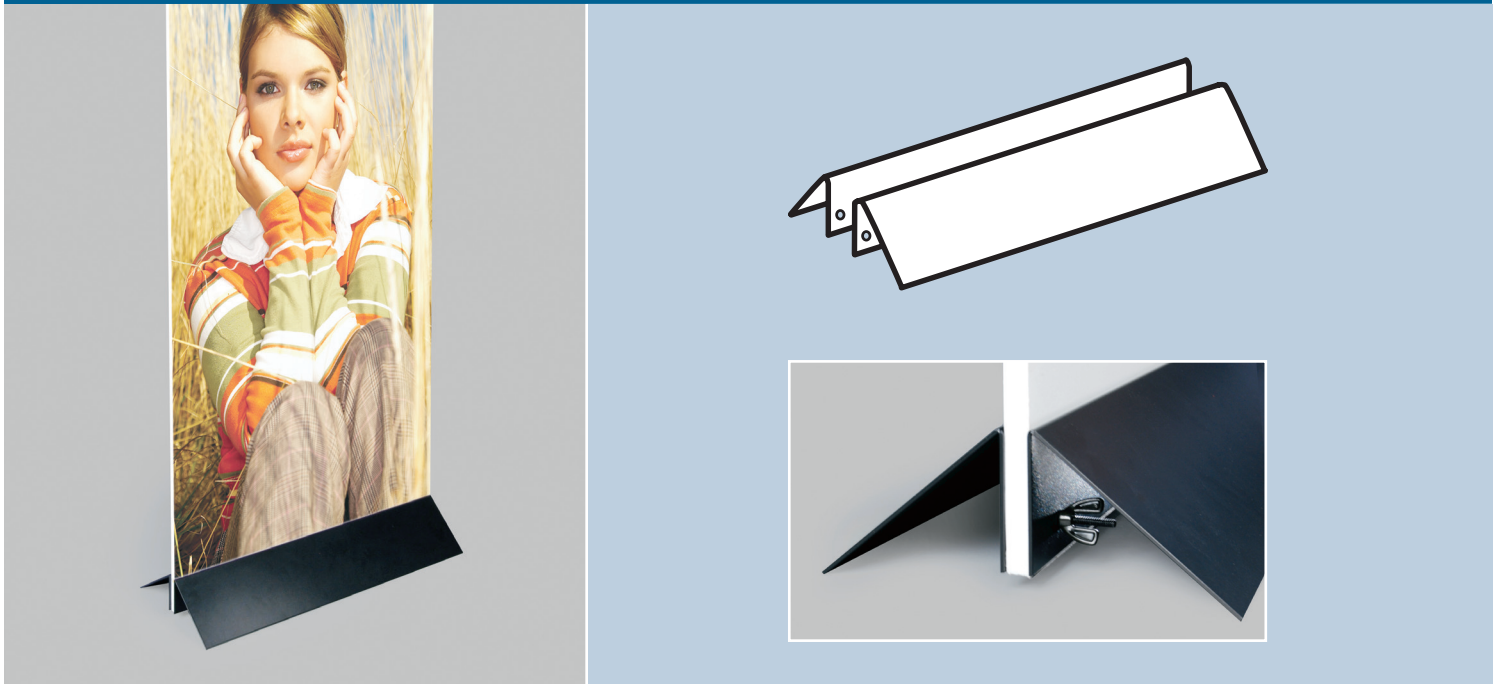

Premier™ Banner Board™ Floor Stand

Features and Benefits

- ◆ Stand displays single- or double-sided graphics (graphics not included)
- ◆ Modern frameless construction is appealing in myriad store environments
- ◆ M-shaped base fits up to 1" thick rigid substrates and up to 6' high
- ◆ Interior holes in base allow carriage bolts and wing nuts to support graphics (punch holes in graphics .25" from center or situate graphic above bolts)
- ◆ 3" H, black steel base

Modern frameless floor stand is appealing

Create high impact displays to grab customers' attention with Premier™ Banner Board™ Floor Stand. Perfect for high-traffic areas to feature in-store promotions, special events, or to feature sale items.

The modern frameless construction with a sturdy M-shaped base centers the weight on the floor to feature single-or double-sided graphics.

Specifications

Item No.	Ref. No.	Dimensions	Weight	Finish	Pack
9502218824	-	24" L	10.5 lb	Black	1
9502218836	-	36" L	15.75 lb	Black	1
9502218848	-	48" L	21 lb	Black	1